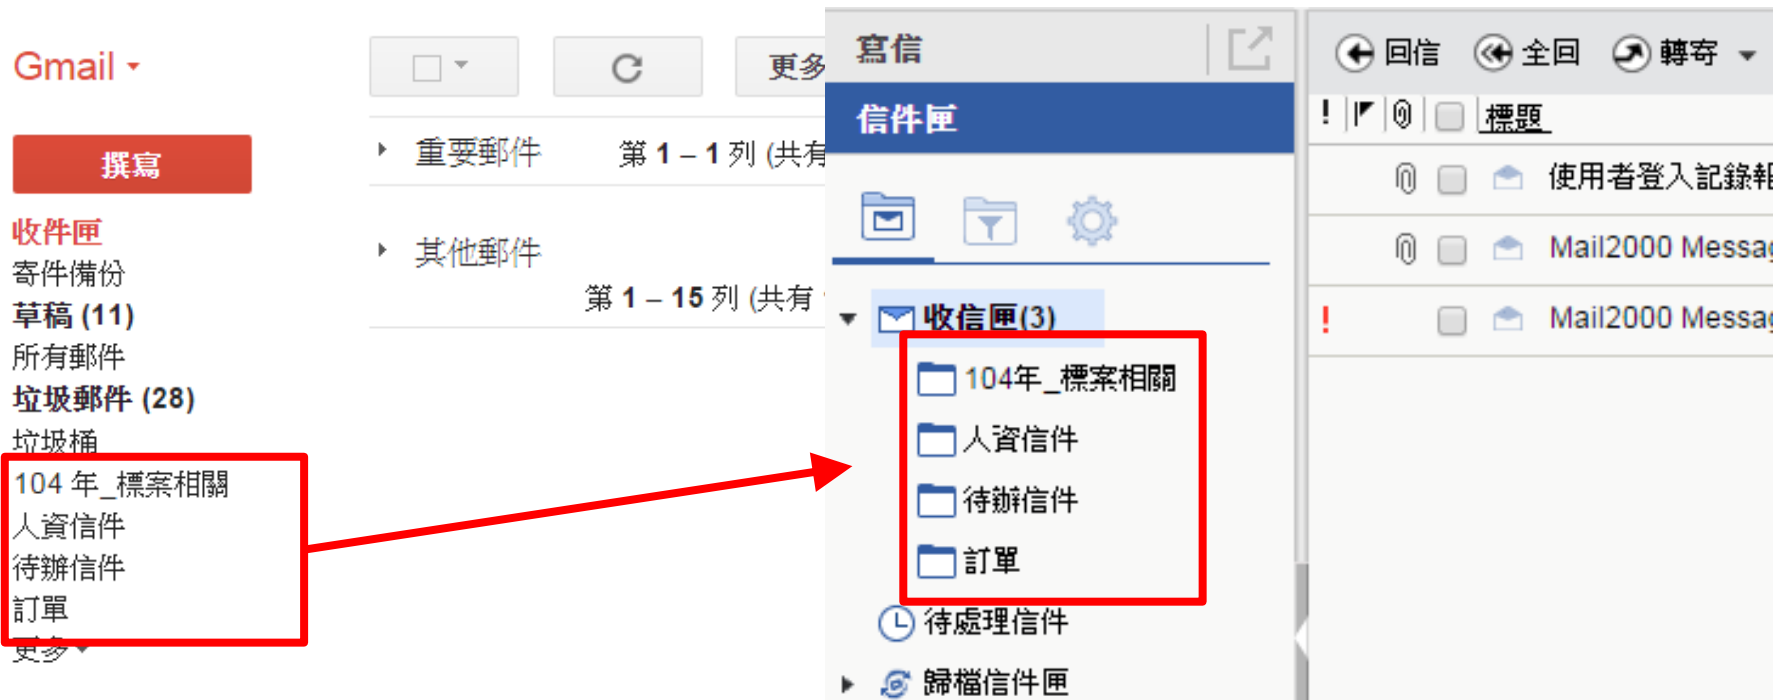

1、帳號密碼與信件無聲轉移

- 轉移 IMAP4 協定所建立的資料夾結構
- AD 智慧同步機制，完整轉移帳號、群組結構